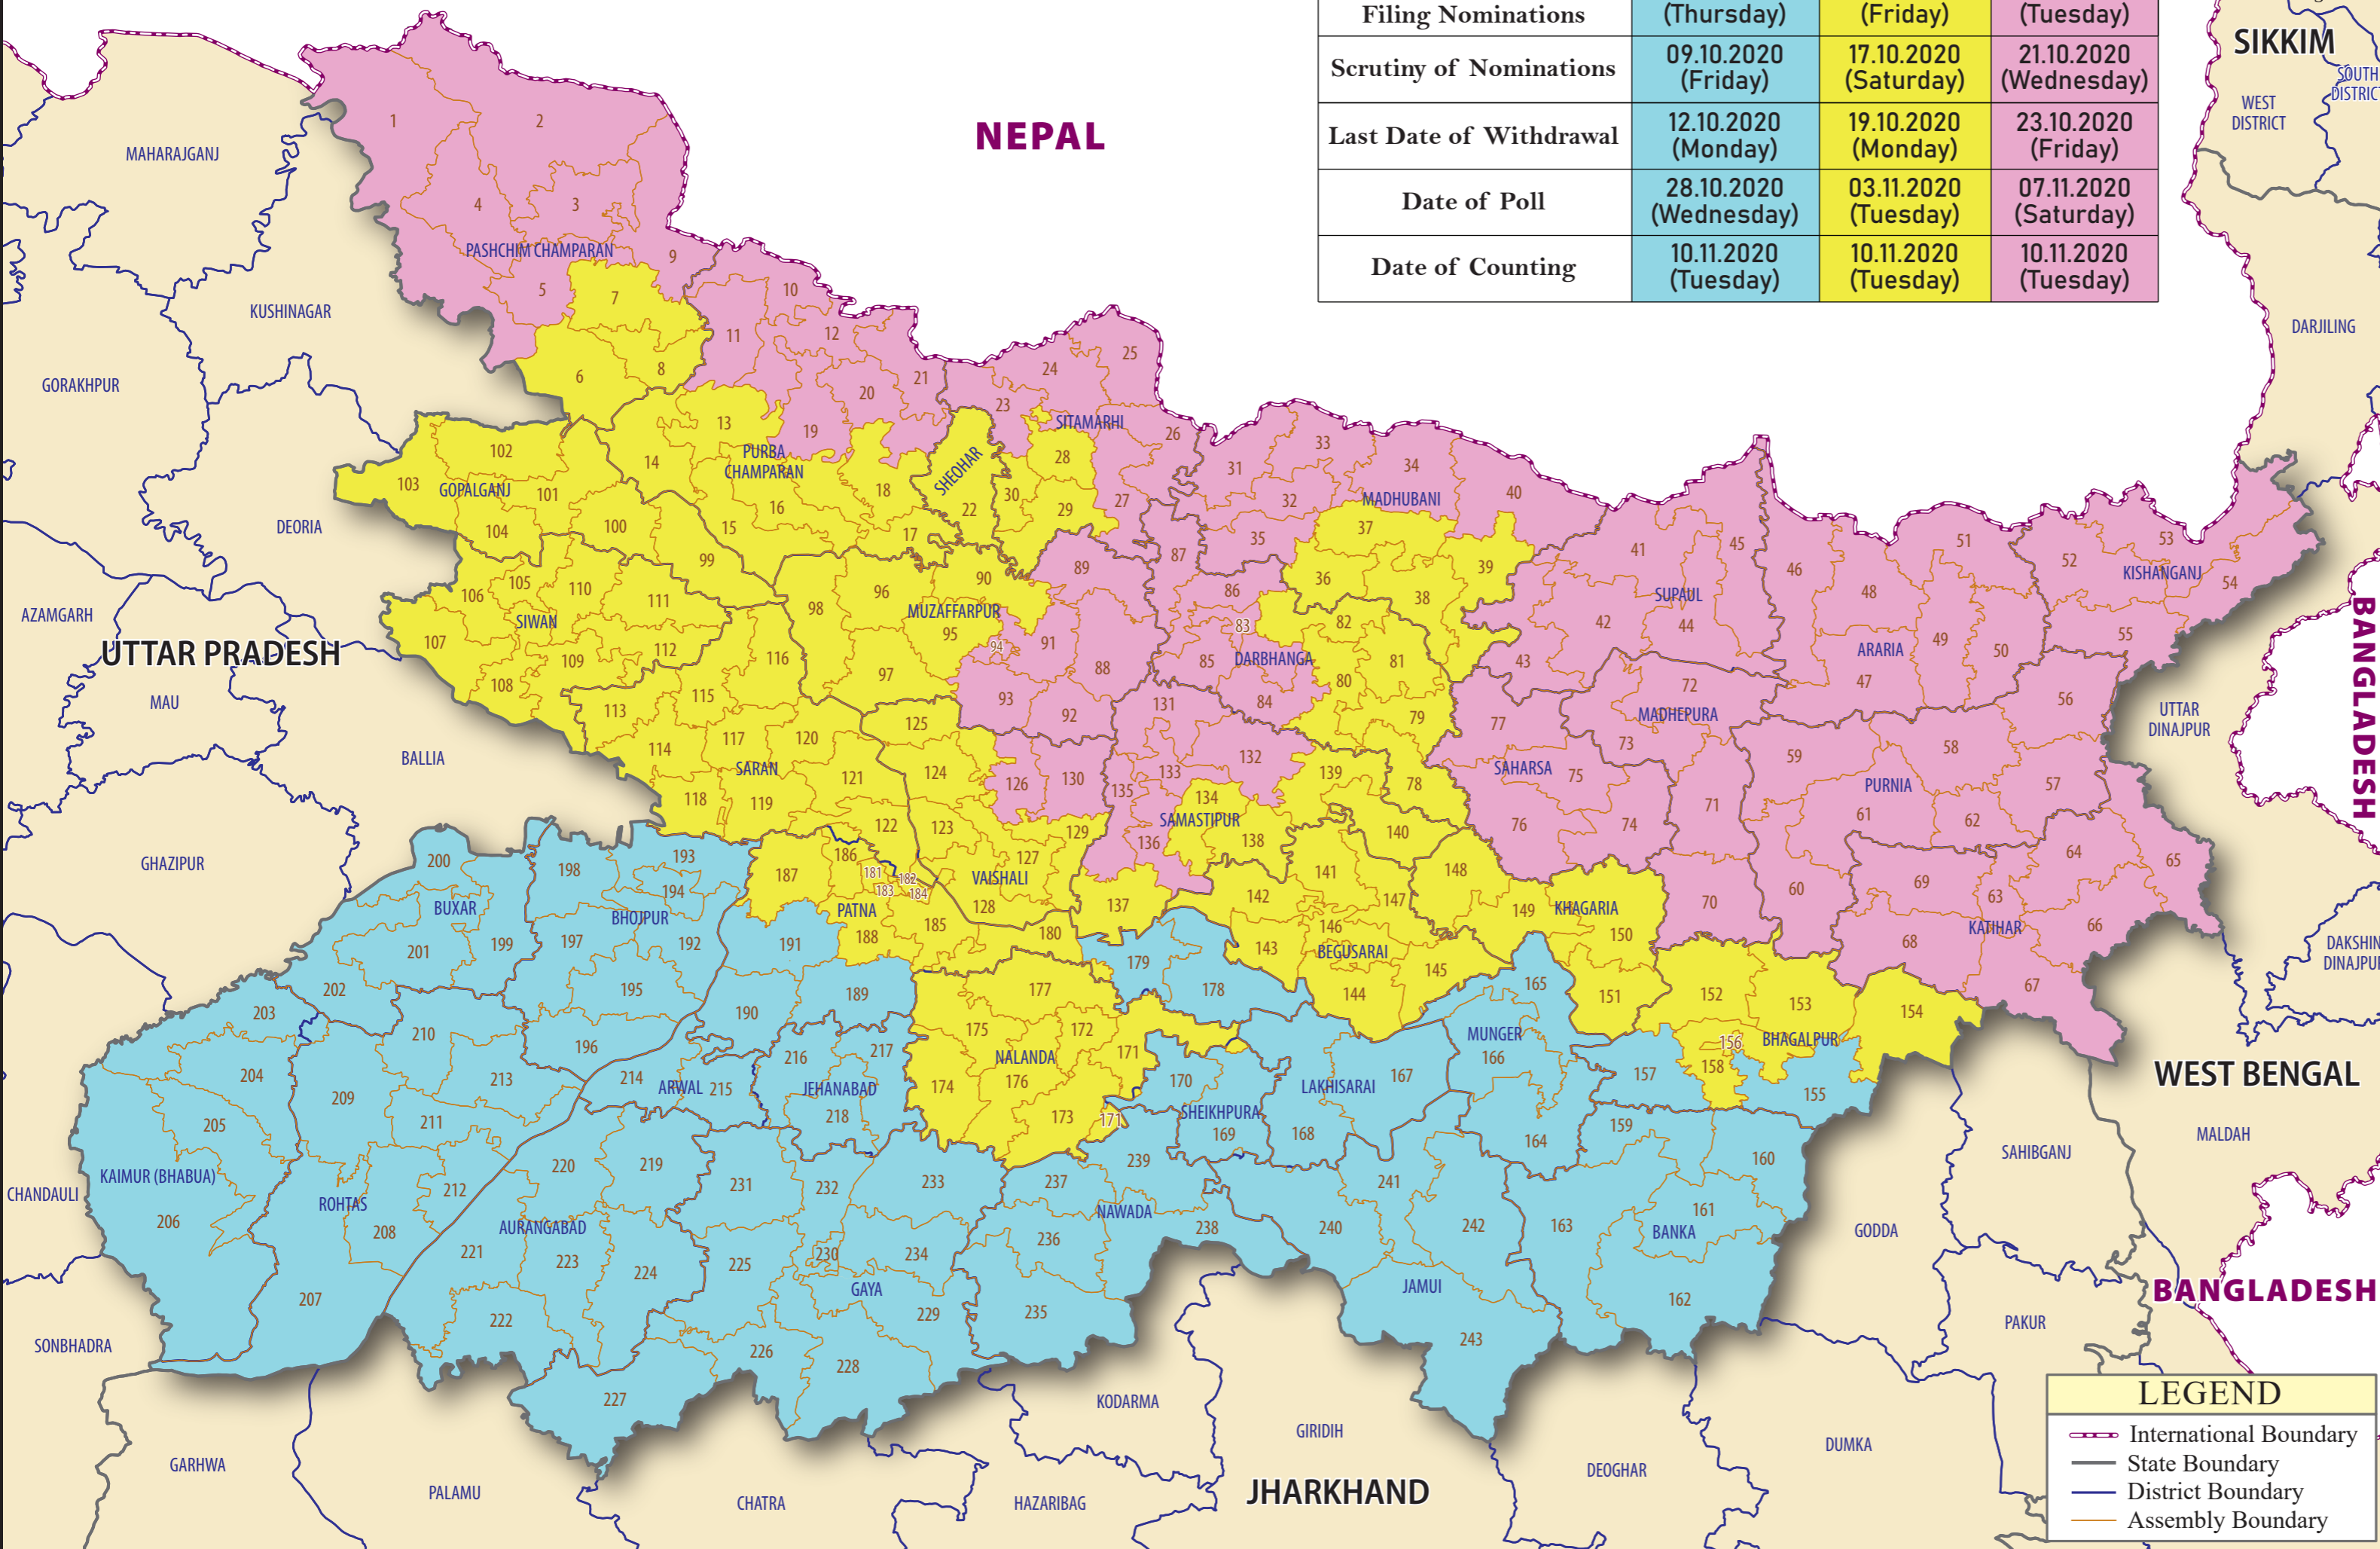

Bihar Legislative Assembly General Elections-2020

Poll Events	Phase I	Phase II	Phase III
Date of Issue of Notification	01.10.2020 (Thursday)	09.10.2020 (Friday)	13.10.2020 (Tuesday)
Last Date of Filing Nominations	08.10.2020 (Thursday)	16.10.2020 (Friday)	20.10.2020 (Tuesday)
Scrutiny of Nominations	09.10.2020 (Friday)	17.10.2020 (Saturday)	21.10.2020 (Wednesday)
Last Date of Withdrawal	12.10.2020 (Monday)	19.10.2020 (Monday)	23.10.2020 (Friday)
Date of Poll	28.10.2020 (Wednesday)	03.11.2020 (Tuesday)	07.11.2020 (Saturday)
Date of Counting	10.11.2020 (Tuesday)	10.11.2020 (Tuesday)	10.11.2020 (Tuesday)

LEGEND

- International Boundary
- State Boundary
- District Boundary
- Assembly Boundary